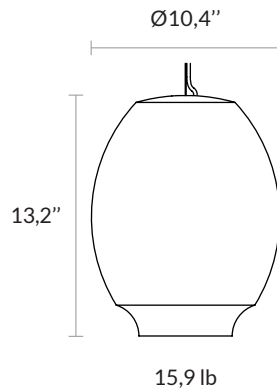

## PENDANT LIGHT

CAMILLE<sup>®</sup>  
DESIGN BY ATELIER ALAIN ELLOUZ  
MADE IN FRANCE

<b>MATERIALS</b>	Alabaster
<b>ACCESSORIES</b>	Mat white canopy Ø5,1" 78" stainless steel wire rope with transparent electric cable
<b>SOCKET</b>	E26 Recommended bulb : LED bulb E26 9W 2700K 800lm - Dimmable
<b>REFERENCE</b>	ED-0022 UL certified (also available in European version)
<b>WARRANTY</b>	2 years warranty